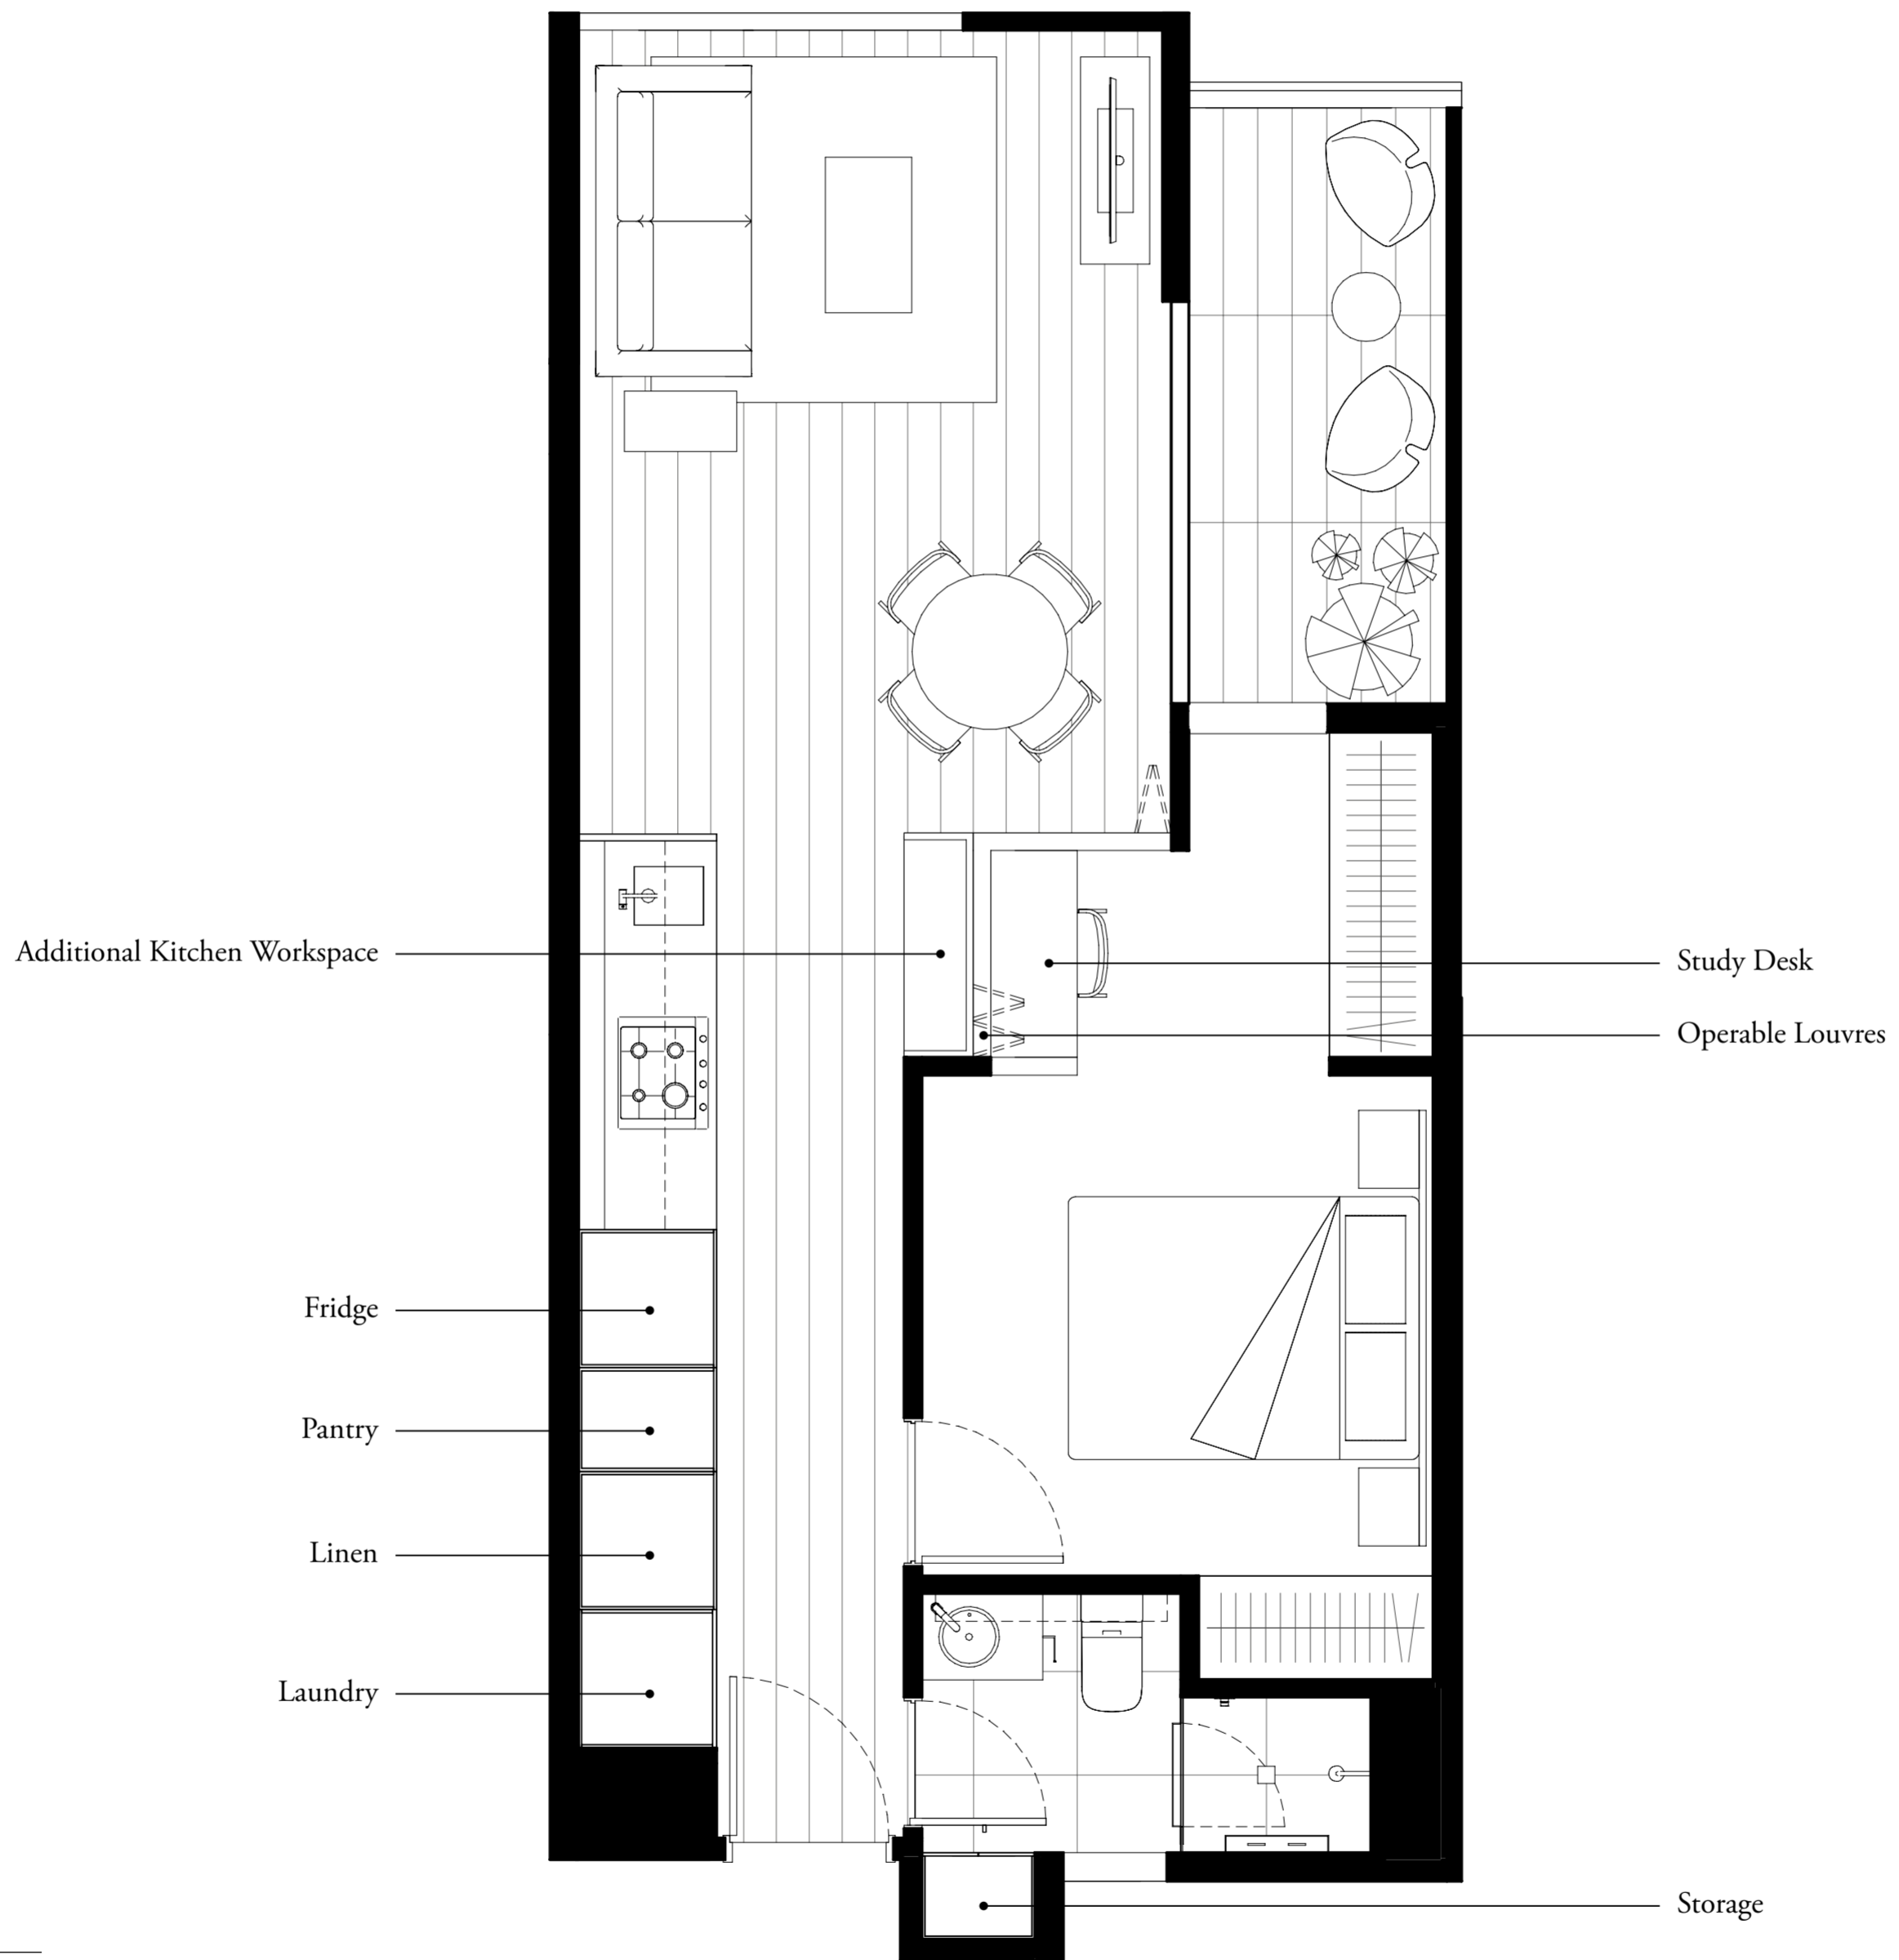

APARTMENT TYPE 3F

2.11, 3.11

1 Bedroom, 1 Bathroom

Total Area 57.3sqm

Apartment Area 51.3sqm

Terrace Area 6.0sqm

Level 3

Level 2