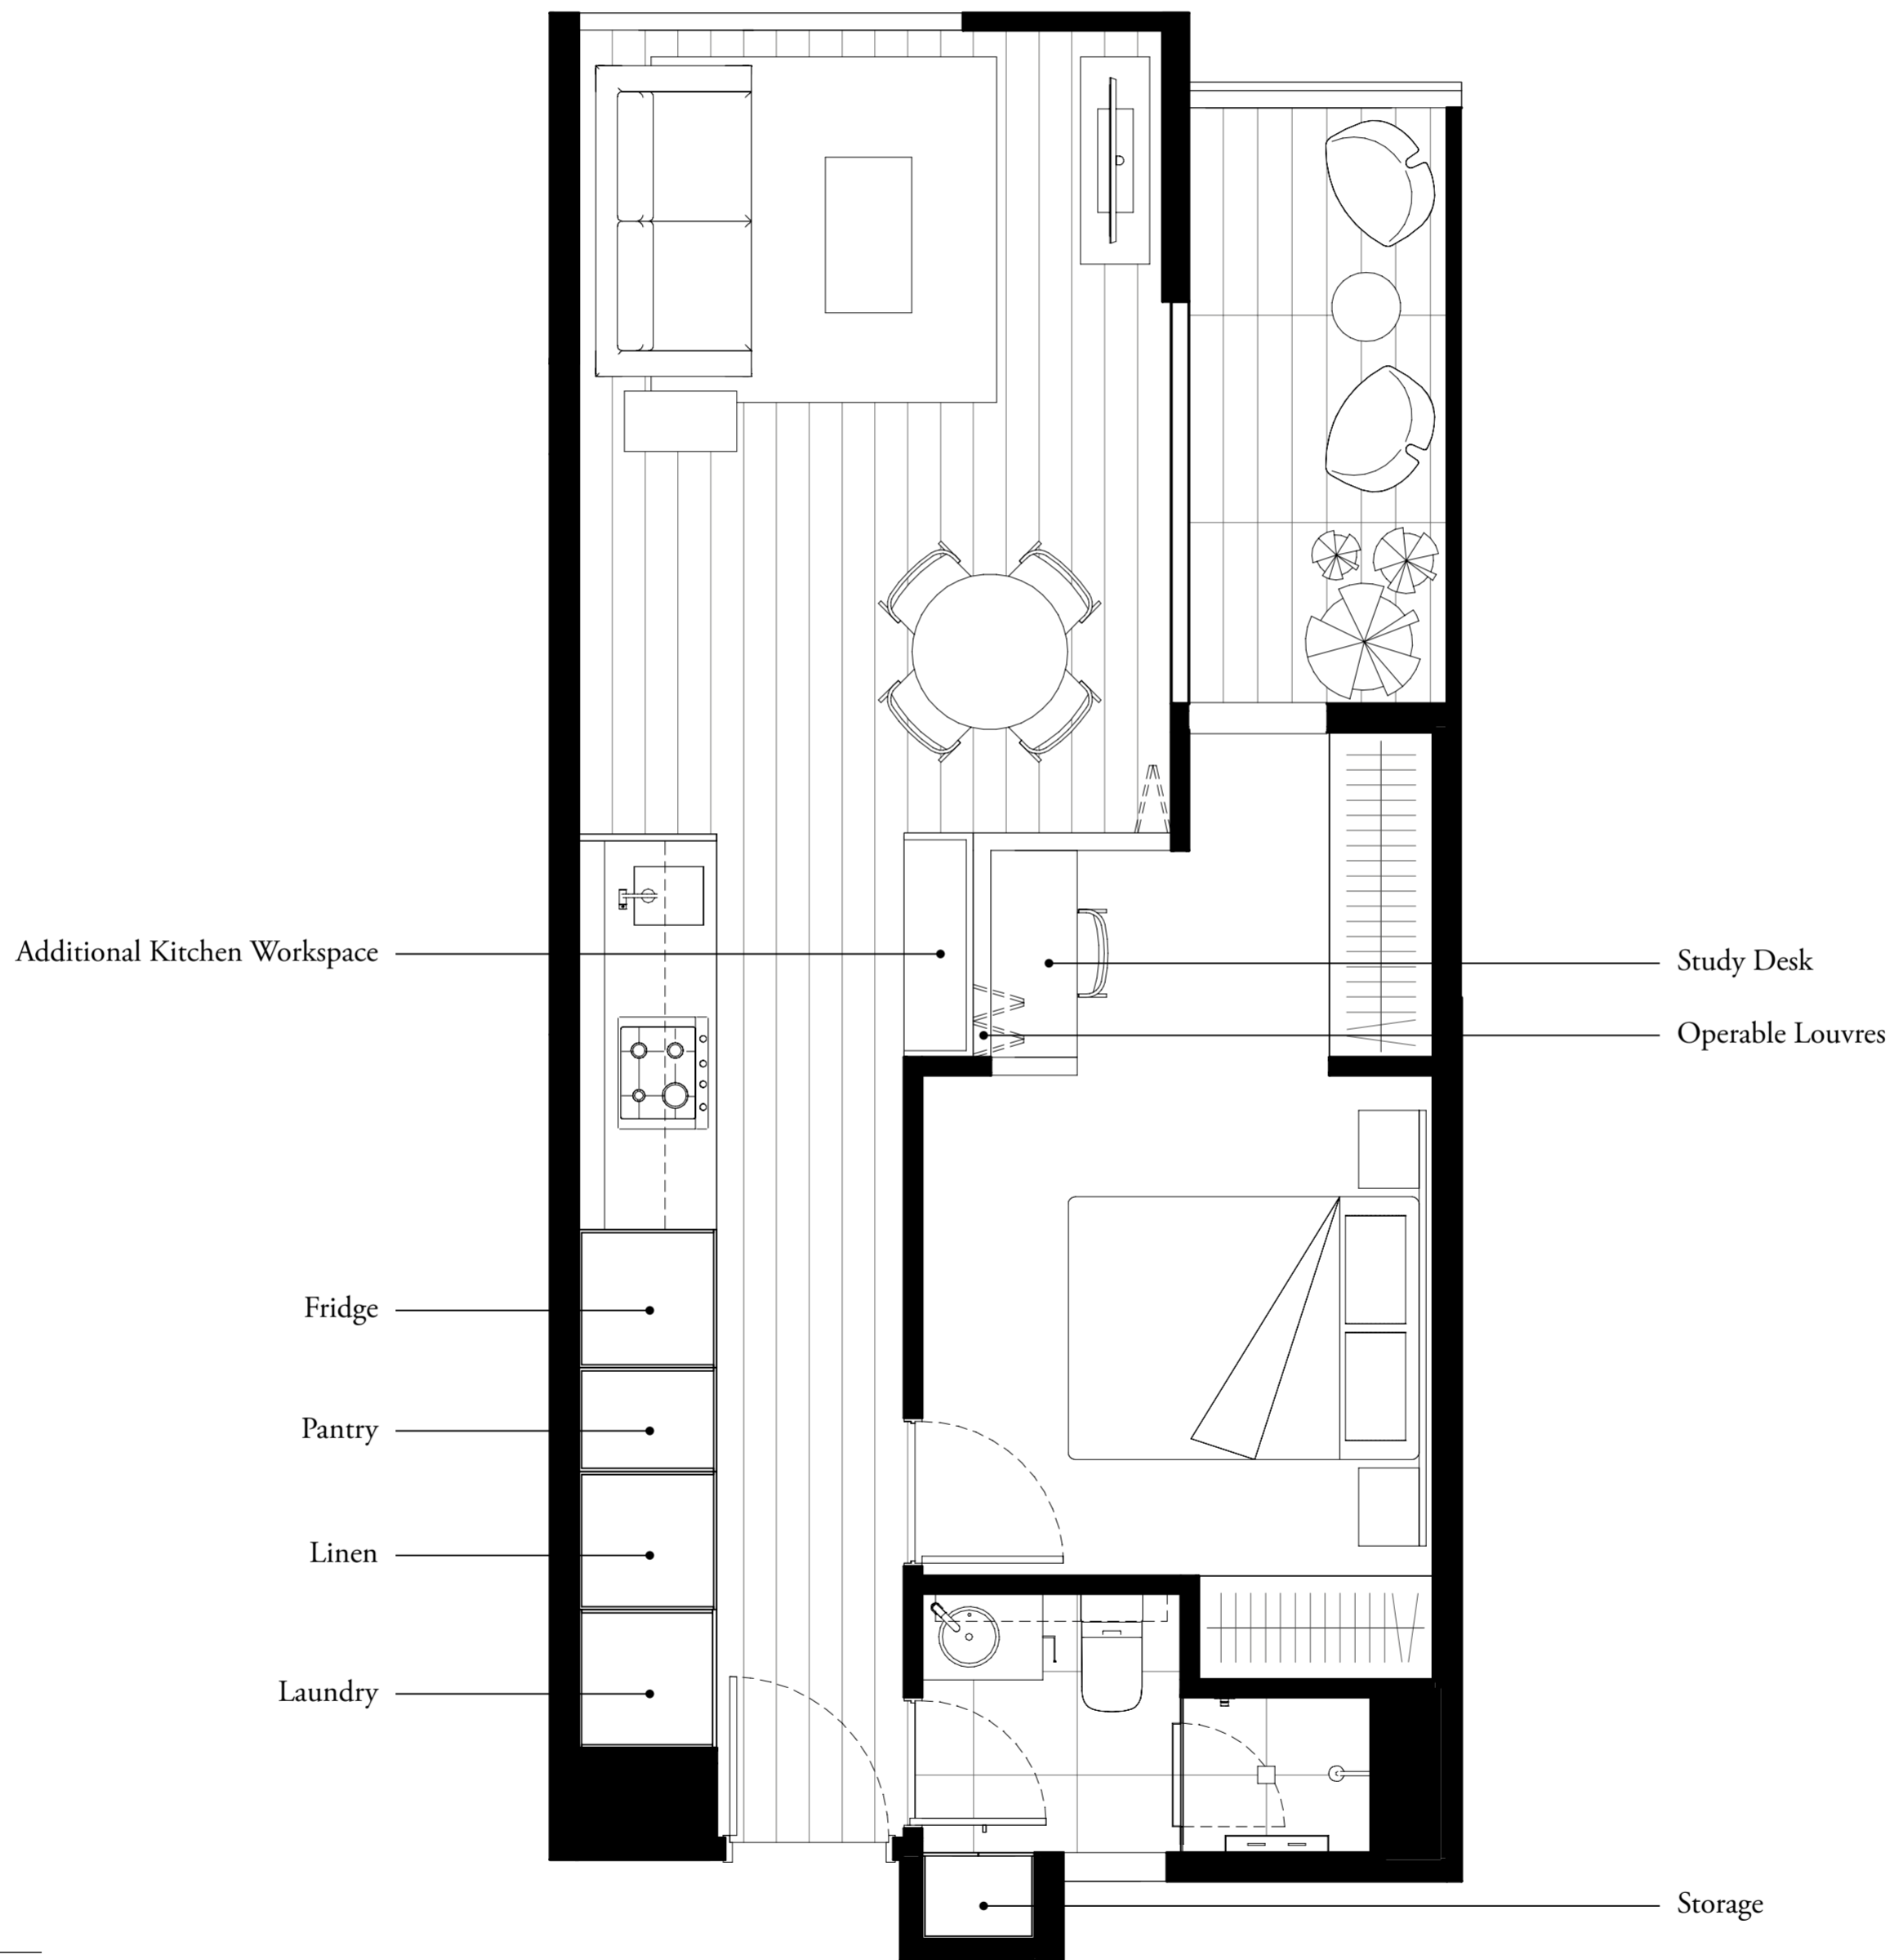

APARTMENT TYPE 3F

2.11, 3.11

1 Bedroom, 1 Bathroom

Total Area 57.3sqm
Apartment Area 51.3sqm
Terrace Area 6.0sqm

Level 3

Level 2